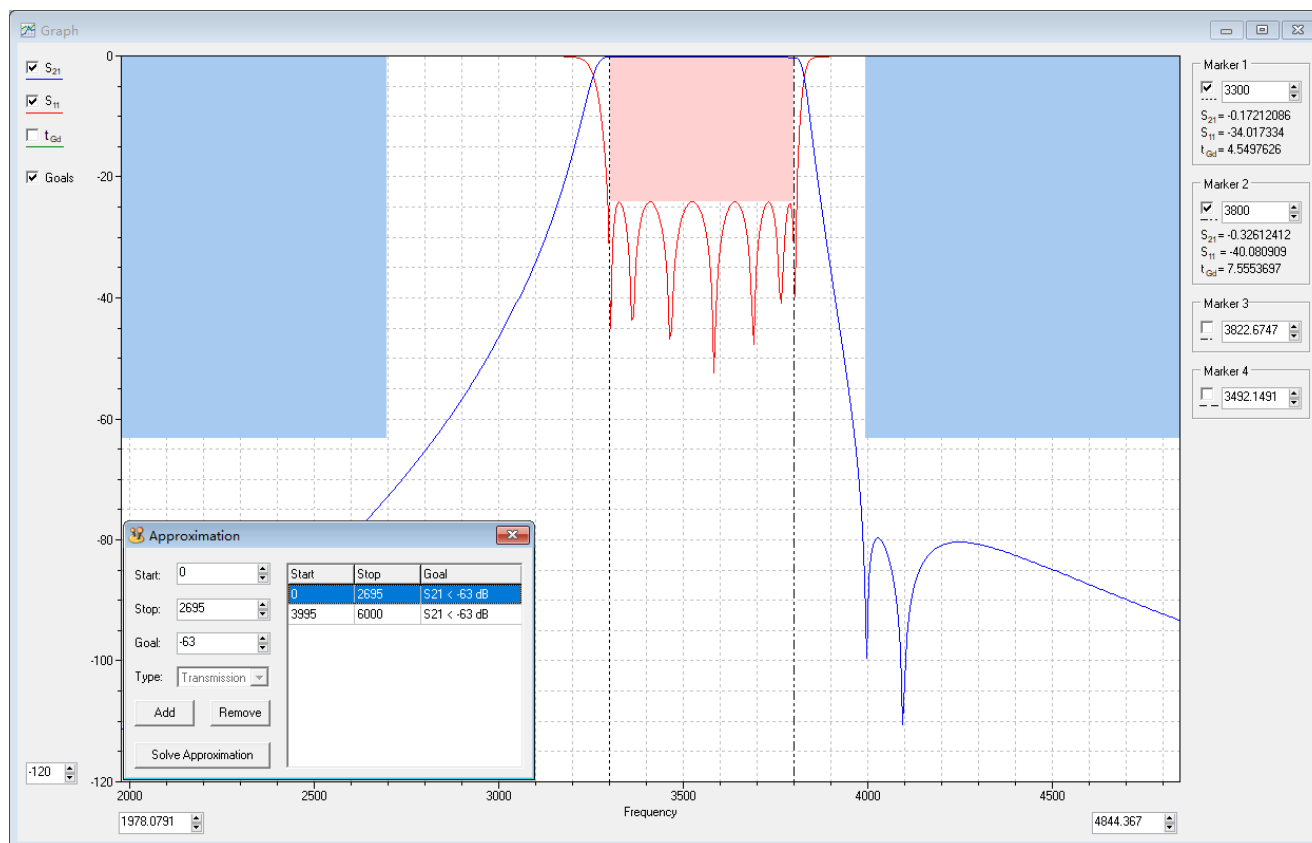

2.2 The simulation curve

Figure 2 The simulation curve of the filter

JING XIN MICROWAVE TECHNOLOGY CO.,LTD

E-mail: sales@cdjx-mw.com Web: <http://www.cdjx-mw.com>

TEL: +86-28-85026087 FAX: +86-28-65026087 ext.8033 Zip Code:610045