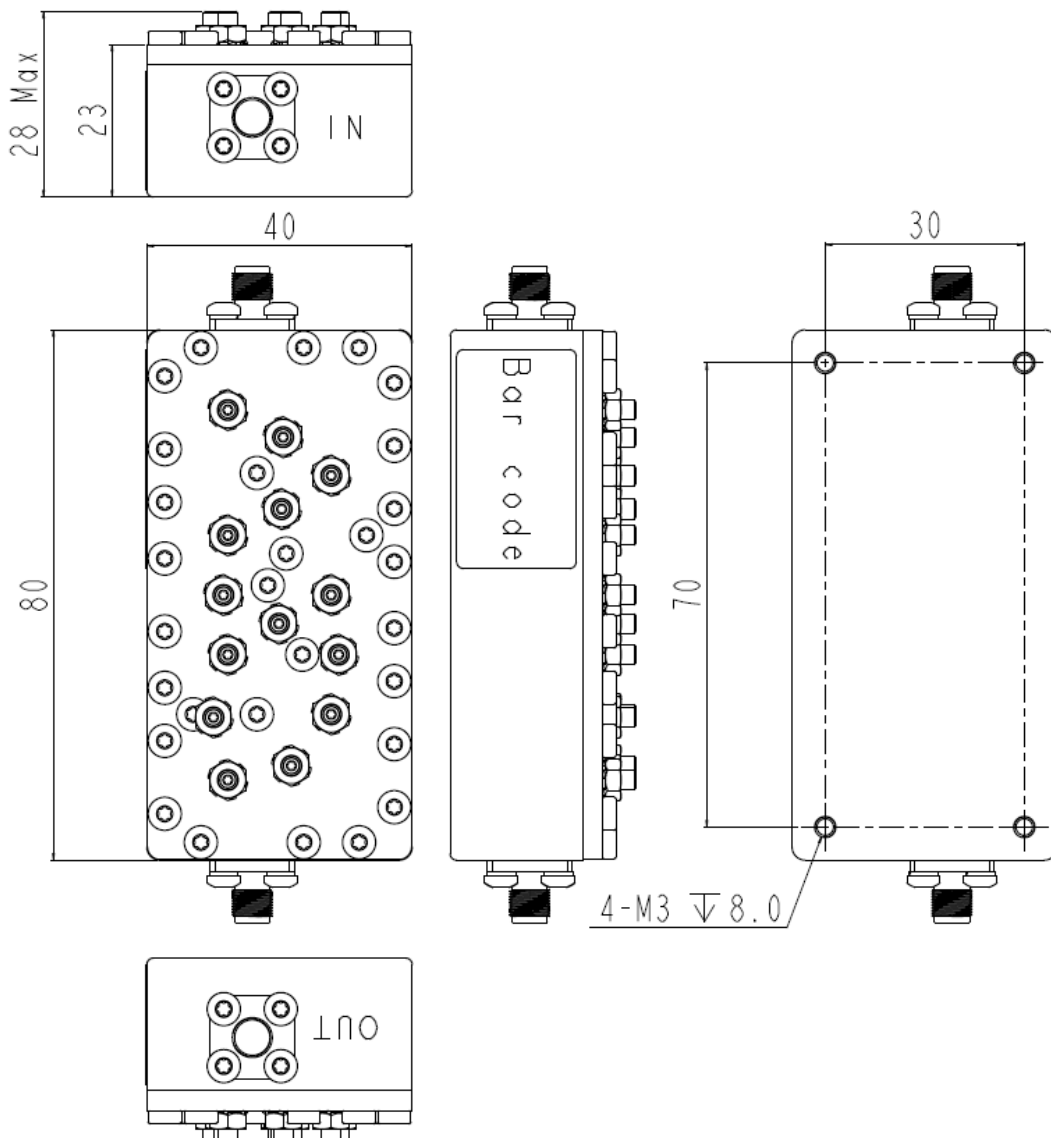

Dimension	L x W x H: 80mm x 40mm x 23mm (Max 28.0mm)
Port connectors	SMA-Female
Mounting	4-M3 deep 8.0mm
Weight	≤0.4kg
Finish	Black (Paint spraying)
Notes	Material shall be RoHS 6/6

Figure 1 JX-CF1-3300M3800M-S602 front panel layout